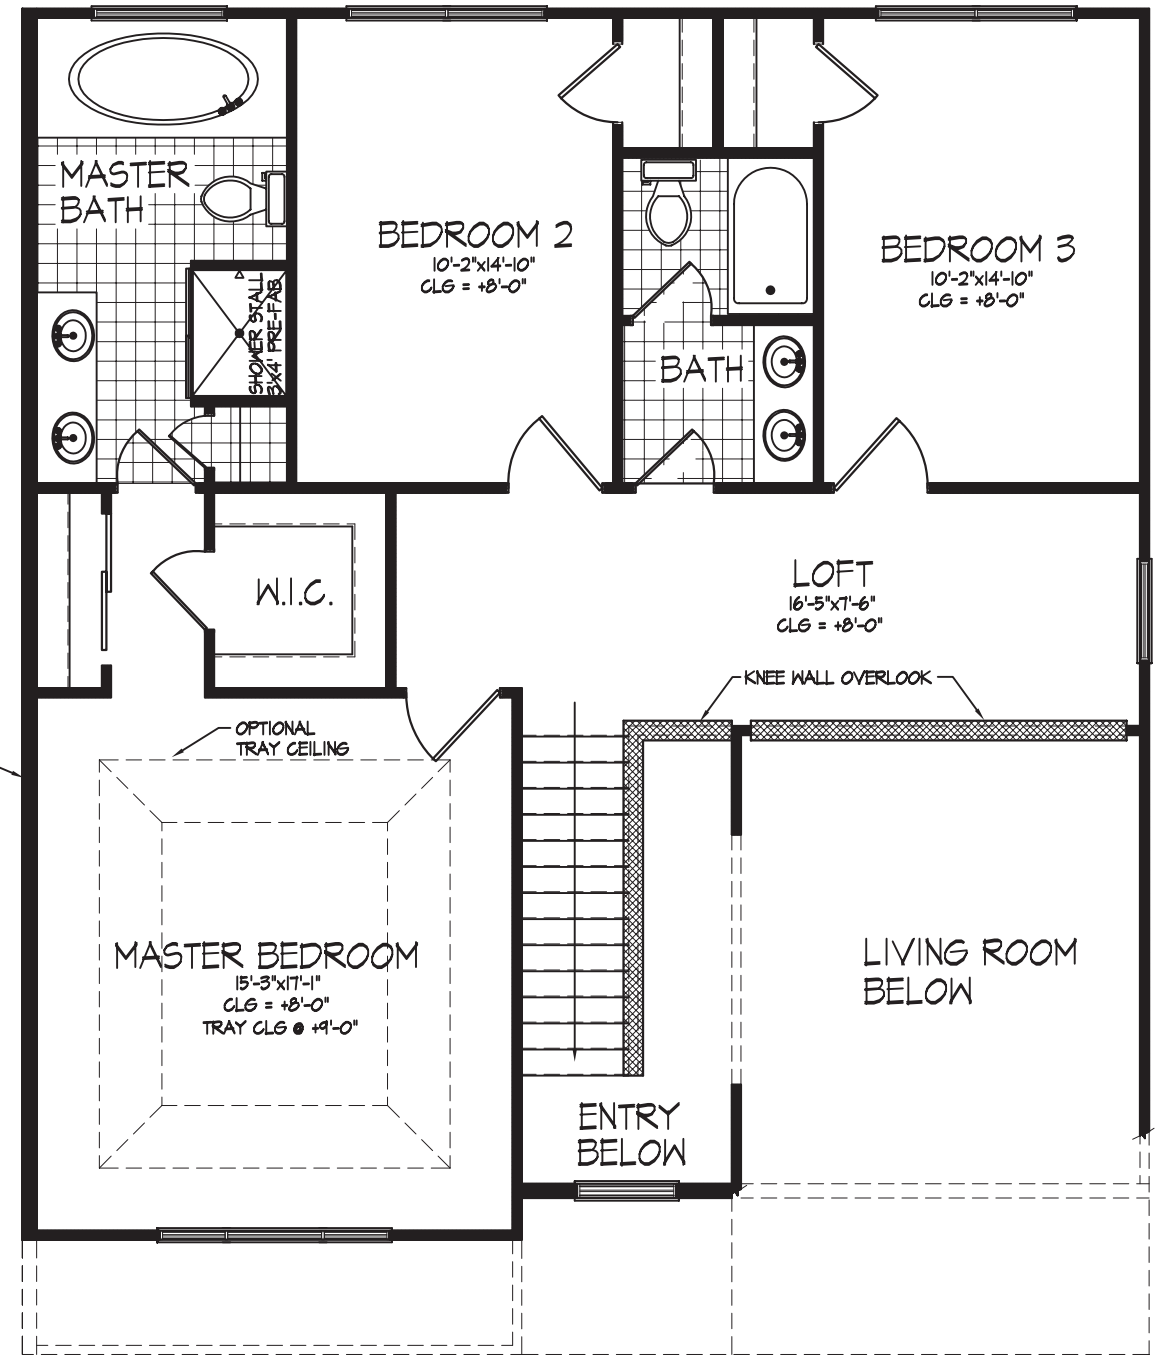

FIRST FLOOR
1,117 SQ. FT.

SECOND FLOOR
1,040 SQ. FT.

The Brighton

TOTAL LIVING SPACE 2,207 SQ. FT.