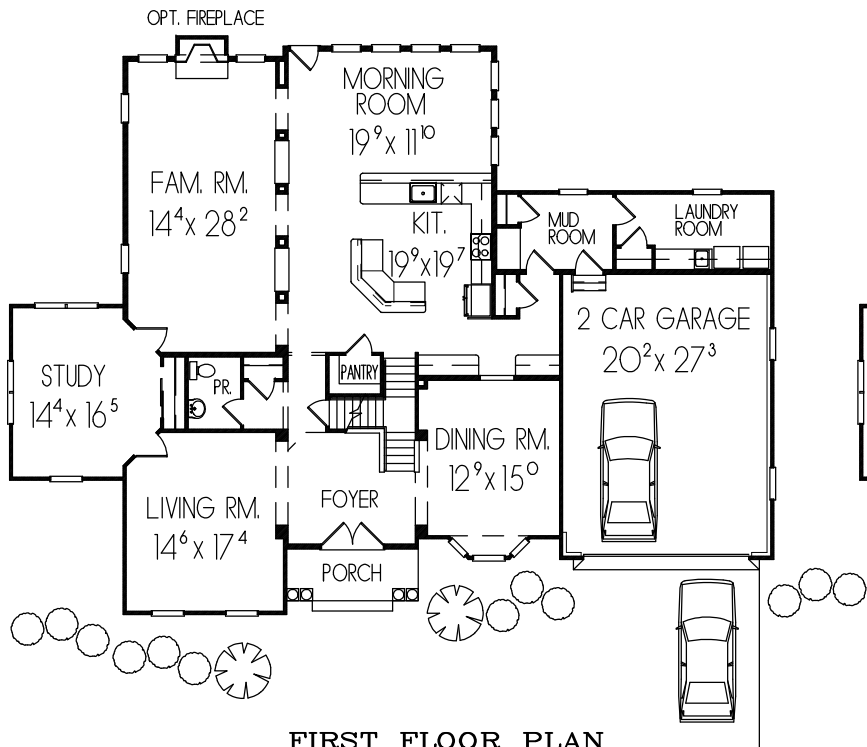

ARTIST RENDERING FINAL ELEVATION MAY VARY.

ELEVATION 'A'

FIRST FLOOR PLAN
2,416 SQ. FT. LIVING SPACE

SECOND FLOOR PLAN
2,020 SQ. FT. LIVING SPACE

THE AMAZON
AMERICAN REAL ESTATE DEVELOPMENT