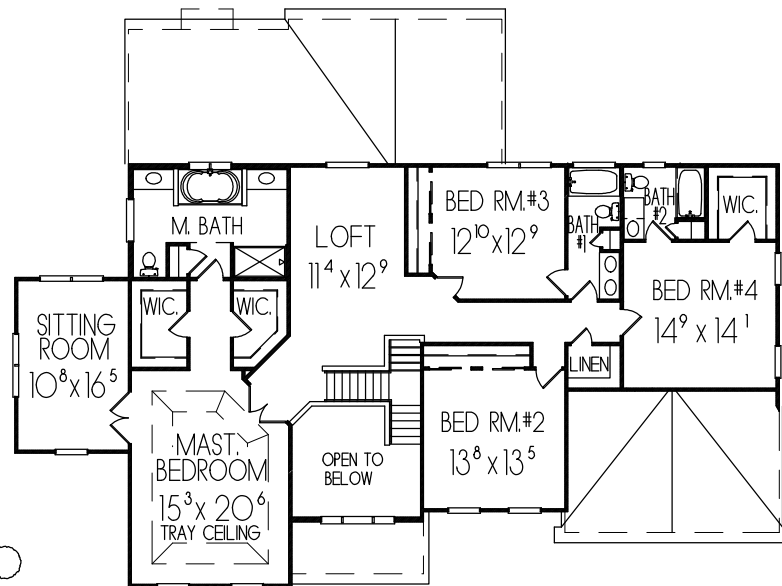

ARTIST RENDERING FINAL ELEVATION MAY VARY.

ELEVATION 'A'

FIRST FLOOR PLAN
2,416 SQ. FT. LIVING SPACE

SECOND FLOOR PLAN
2,020 SQ. FT. LIVING SPACE

THE AMAZON
AMERICAN REAL ESTATE DEVELOPMENT