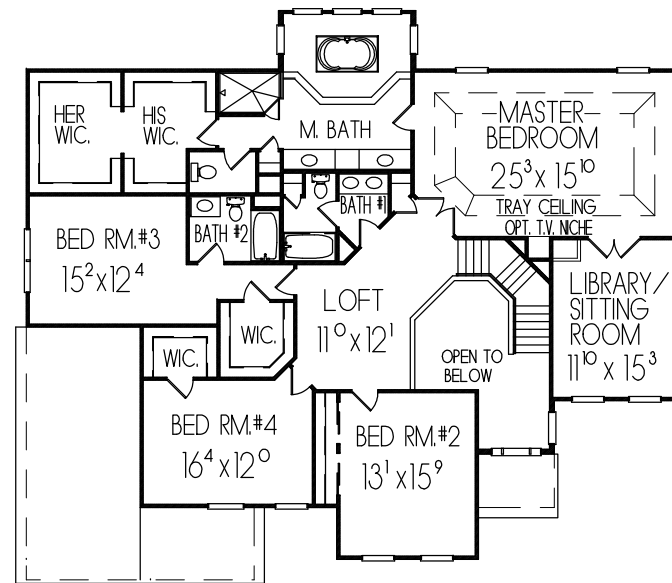

ARTIST RENDERING FINAL ELEVATION MAY VARY.

## ELEVATION

SHOWN WITH OPT. STONE VENEER BASE

**SECOND FLOOR PLAN**  
2258 SQ. FT. LIVING SPACE

**THE RIO GRANDE**  
AMERICAN REAL ESTATE DEVELOPMENT