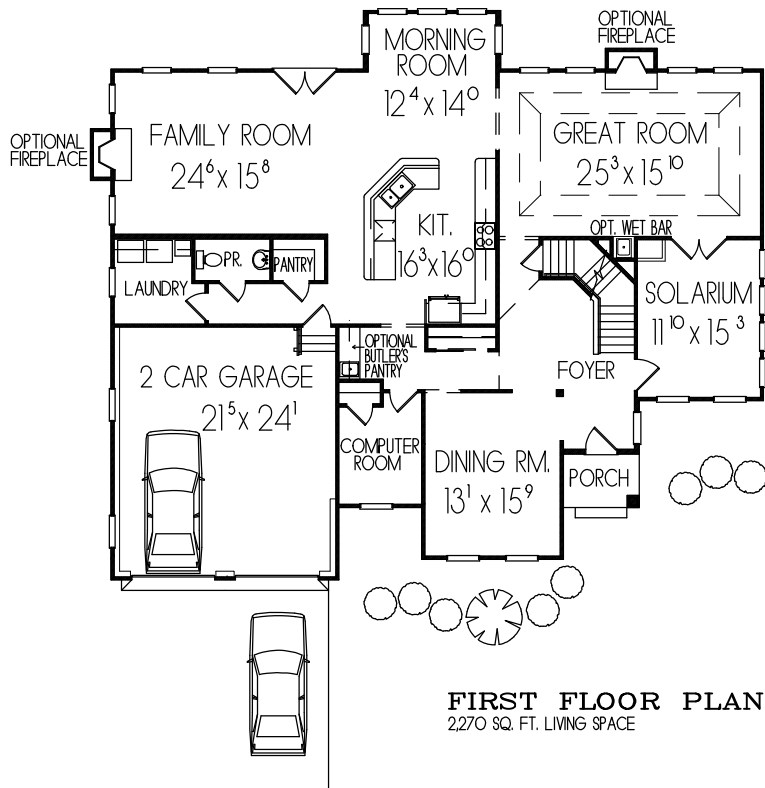

ARTIST RENDERING FINAL ELEVATION MAY VARY.

## ELEVATION

SHOWN WITH OPT. STONE VENEER BASE

**SECOND FLOOR PLAN**  
2258 SQ. FT. LIVING SPACE

**THE RIO GRANDE**  
AMERICAN REAL ESTATE DEVELOPMENT