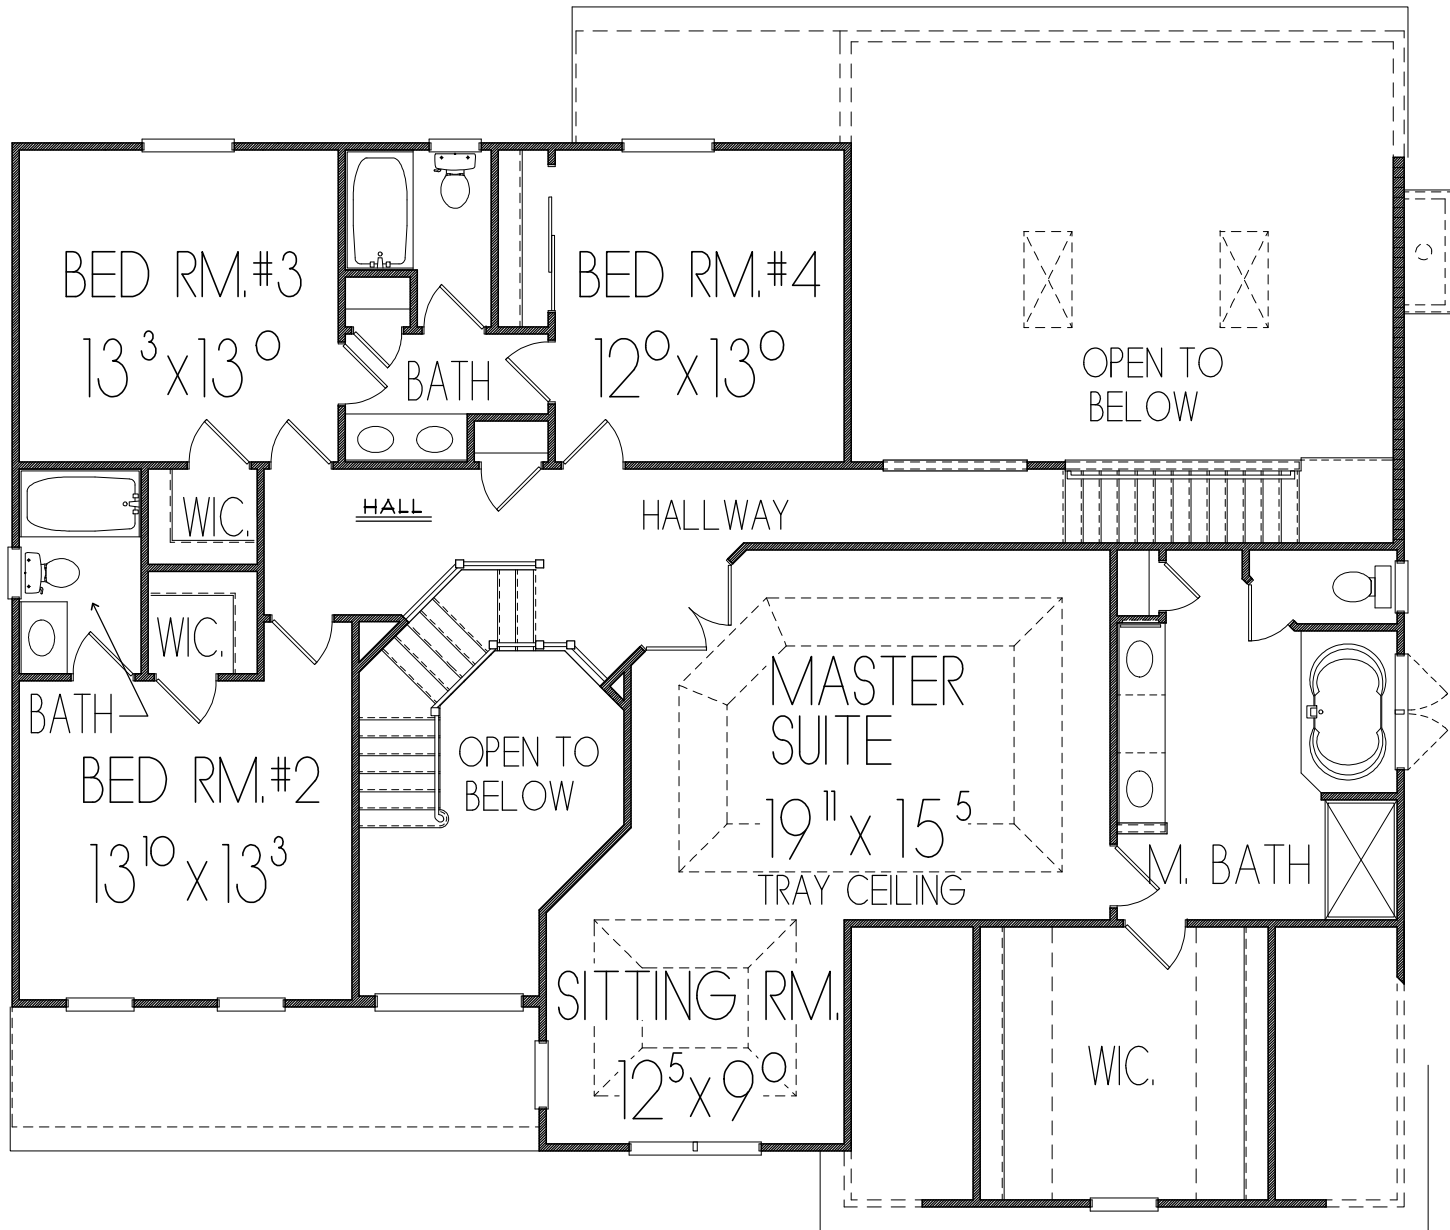

FIRST FLOOR PLAN

1,890 SQ. FT. LIVING SPACE

SECOND FLOOR PLAN

1,726 SQ. FT. LIVING SPACE
 PLAN SHOWN WITH OPT. GAME ROOM